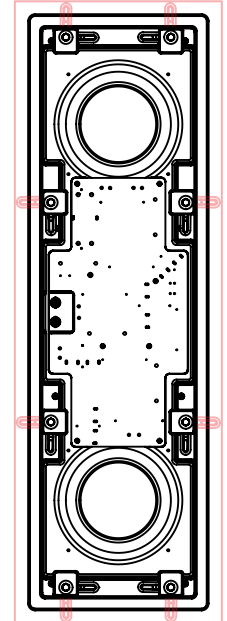

GRILL OFF

**CUTOUT DIMENSIONS
(WITH TOLERANCE)**
 WIDTH: 7.56in [192mm]
 HEIGHT: 27.01in [686mm]

GRILL ON

MOUNTING LOCKS
 EXTEND 0.625in [16mm]
 BEYOND ALL EDGES

BOX VOLUME
 MINIMUM: 20L [0.71ft³]
 OPTIMAL: 50L+ [1.77ft³+]
 (BASS OUTPUT DECREASES
 AS BOX VOLUME DECREASES)

**MAX WALL/CEILING
 THICKNESS**
 1in [25mm]

TWEETER ROTATES 90°

EDGE
DIMENSION
DRAWING

HORIZONTAL INSTALLATION

VERTICAL INSTALLATION