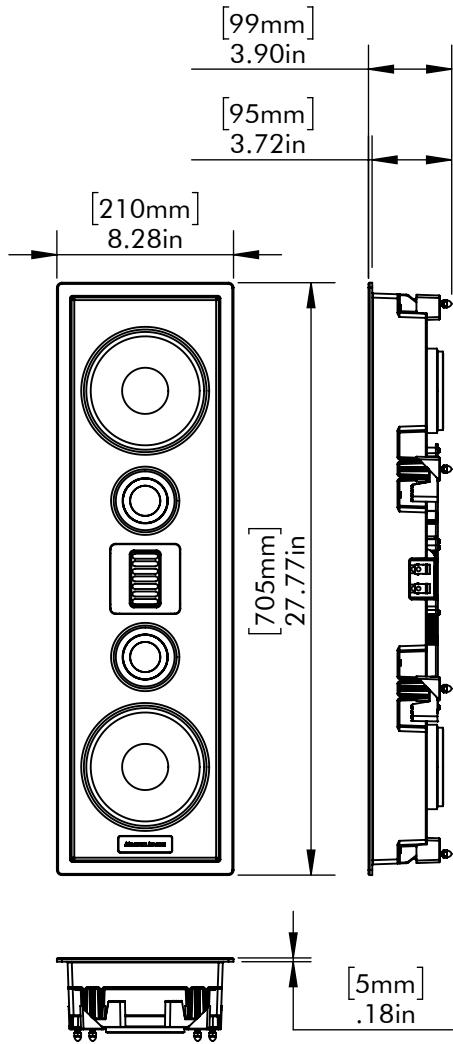

GRILL OFF

**CUTOUT DIMENSIONS
(WITH TOLERANCE)**
 WIDTH: 7.56in [192mm]
 HEIGHT: 27.01in [686mm]

GRILL ON

MOUNTING LOCKS
 EXTEND 0.625in [16mm]
 BEYOND ALL EDGES

BOX VOLUME
 MINIMUM: 20L [0.71ft³]
 OPTIMAL: 50L+ [1.77ft³+]
 (BASS OUTPUT DECREASES
 AS BOX VOLUME DECREASES)

**MAX WALL/CEILING
 THICKNESS**
 1in [25mm]

TWEETER ROTATES 90°

EDGE
DIMENSION
DRAWING

HORIZONTAL INSTALLATION

VERTICAL INSTALLATION