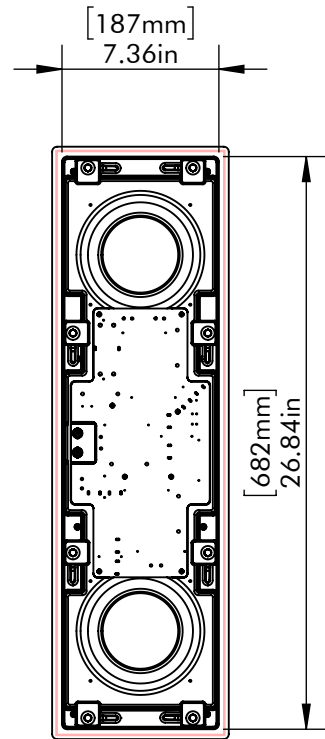

GRILL OFF

**CUTOUT DIMENSIONS
(WITH TOLERANCE)**
 WIDTH: 7.56in [192mm]
 HEIGHT: 27.01in [686mm]

GRILL ON

MOUNTING LOCKS
 EXTEND 0.625in [16mm]
 BEYOND ALL EDGES

BOX VOLUME
 MINIMUM: 20L [0.71ft³]
 OPTIMAL: 50L+ [1.77ft³+]
 (BASS OUTPUT DECREASES
 AS BOX VOLUME DECREASES)

**MAX WALL/CEILING
 THICKNESS**
 1in [25mm]

TWEETER ROTATES 90°

EDGE
DIMENSION
DRAWING

HORIZONTAL INSTALLATION

VERTICAL INSTALLATION