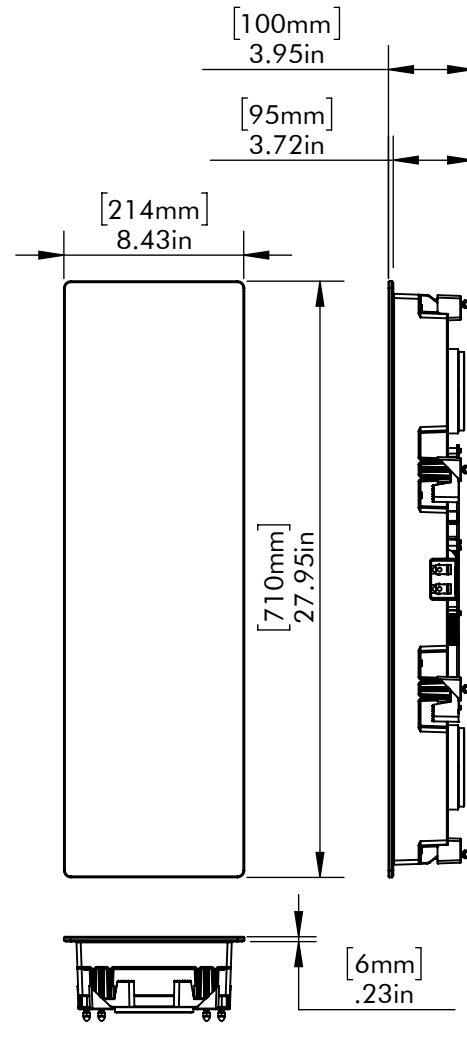

GRILL OFF

**CUTOUT DIMENSIONS
(WITH TOLERANCE)**
 WIDTH: 7.56in [192mm]
 HEIGHT: 27.01in [686mm]

GRILL ON

MOUNTING LOCKS
 EXTEND 0.625in [16mm]
 BEYOND ALL EDGES

BOX VOLUME
 MINIMUM: 20L [0.71ft³]
 OPTIMAL: 50L+ [1.77ft³+]
 (BASS OUTPUT DECREASES
 AS BOX VOLUME DECREASES)

**MAX WALL/CEILING
 THICKNESS**
 1in [25mm]

TWEETER ROTATES 90°

EDGE
DIMENSION
DRAWING

HORIZONTAL INSTALLATION

VERTICAL INSTALLATION